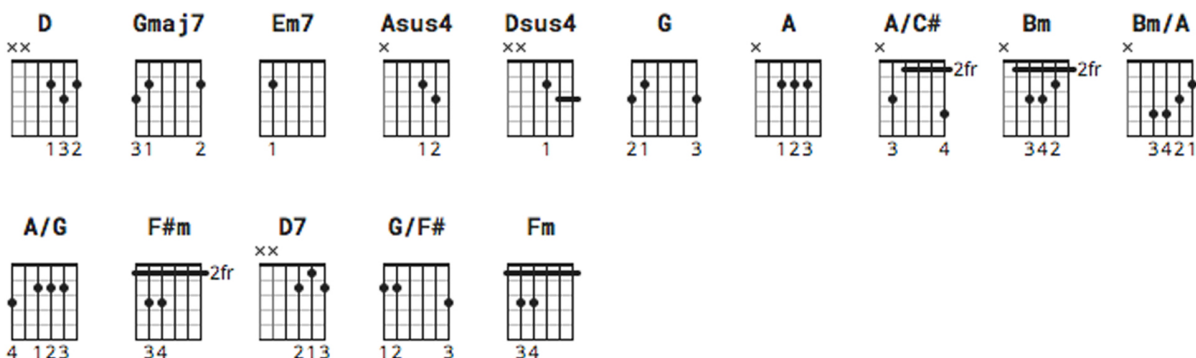

# The Water Is Wide chords by Karla Bonoff

Difficulty: intermediate

## CHORDS

Karla Bonoff

The Water Is Wide

(Traditional)

(She plays Drop D, but it gets kinda difficult with low chords such as G and F#m)

[Intro]

D Gmaj7 Em7 Asus4

D Dsus4 D

And both shall row, my love and I

G A D Gmaj7 Em7 Asus4 D Dsus4 D

Oh, love is gentle and love is kind

D A/C# Bm Bm/A G Em7 Asus4 A

The sweetest flower when first it's new

A A/G F#m D7 G G/F# Em7

but love grows old and waxes cold

Fm Em7 Asus4 D

and fades away like morning dew

[Solo with basically the same chords]

G A D Gmaj7 Em7 Asus4 D Dsus4 D

There is a ship and she sails the sea

D A/C# Bm Bm/A G Em7 Asus4 A

She's loaded deep as deep can be